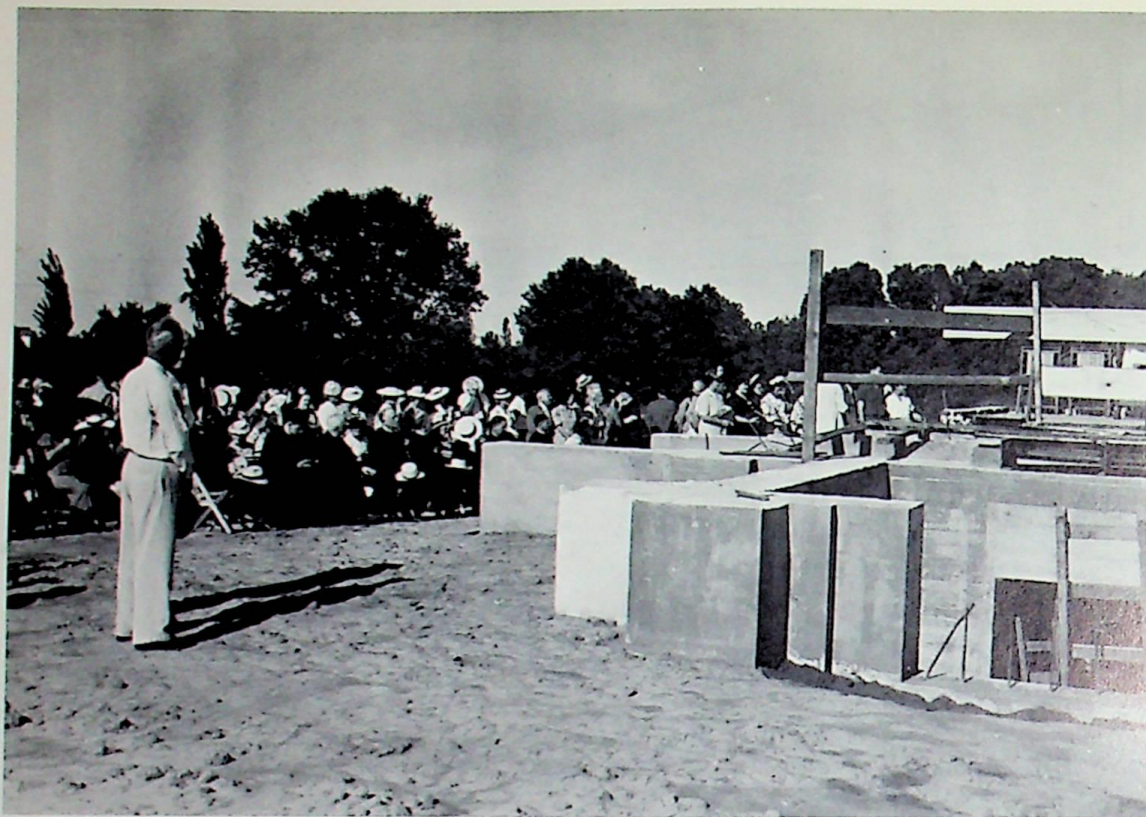

Construction on crypt nearing completion.