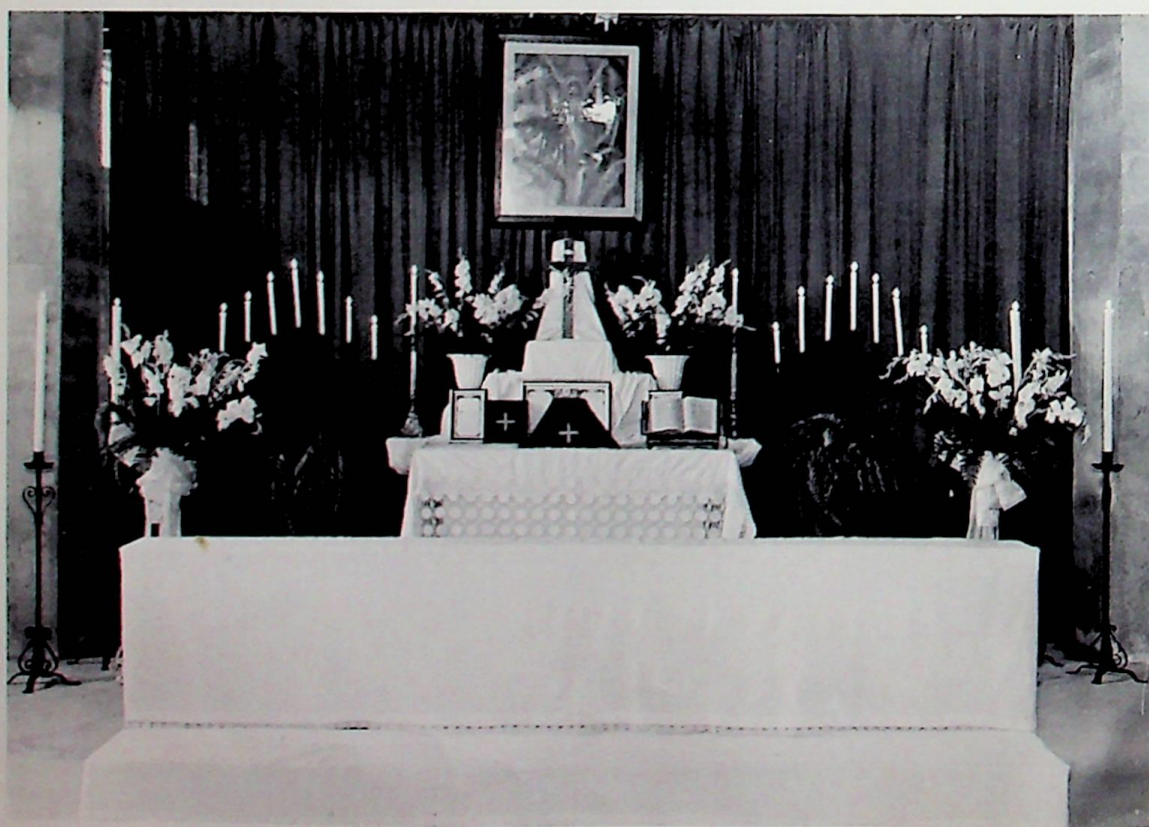

Altar is ready for first Mass in crypt.