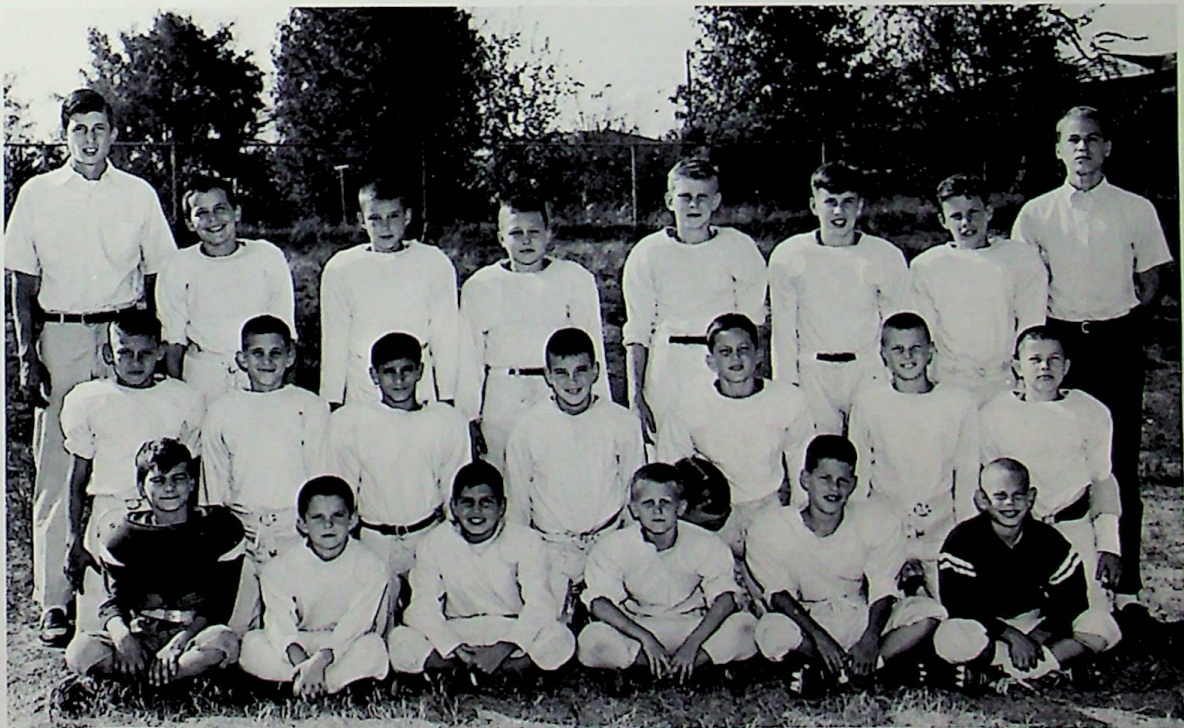

PEE WEE FOOTBALL SQUAD 1963

FRONT ROW: Dennis Rhodes, David Woodard, Louis Vescovo, Tommy Joe Leech, Ricky Riddick, Steve Jordan. SECOND ROW: Ronnie Price, Robert Breymaier, Charles Printup, Bobby Goodman, Mark Prudhomme, Greg Bauer, Richard Johnson. BACK ROW: Coach Ricky Osterloh, Tommy Old, Steven Kramer, Ronnie Swatzyna, Eddie Knightly, Jimmy Boyle, Eddie Boyle, Coach Joe Wojak. Not pictured: Denver Patrick.